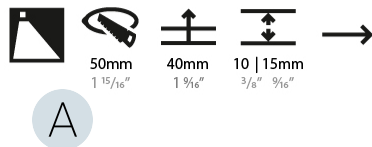

1. To build a product code in our configurator select the specify button on the base model # product page
2. To build a manual product code on this datasheet choose from the options listed below in blue font and add the suffix to the base model #

GENERAL

Series: Delight
Subseries: Delight Lollipop Square
Brand: Prolicht
Division: Architectural
Mounting Type: Recessed
Mounting Location: Wall
Subcategory: Step Light

PHYSICAL

Shape: Square
Length (mm): 53
Length (in): 2 1/16
Height (mm): 53
Depth (mm): 35
Height (in): 2 1/16
Depth (in): 1 3/8
Min. Recessing Depth (mm): 40
Min. Recessing Depth (in): 1 9/16
Light Distribution: Asymmetric
Weight (kg): 0.11
Weight (lbs): 0.25
Fixture Finish: SSR / BKV / CWI / CRY / HAB / LAG / UFT / ITA / RUA / RUR / MIC / FTG / MYG / TWT / LOD / PUS / FRO / FUP / KIA / POP / BLS / SPG / MEY / GOH / GUM / CHC / COM / ABZ / JAG / OBR / MOS / ROR
Fixture Material: Aluminum

ELECTRICAL

Lamp Type: LED (Zhaga Standard)
Input Wattage (W): 2.2
Total Output Wattage (W): 2
Dimming: 0-10V Dimming / Phase Dimming (120Vac Only)
Driver Included: No
Driver Location: Remote
Driver Type: Constant Current - 120 / 277Vac
Input Voltage (V): 120 - 277
Constant Current (MA): 700

LED

Number of LEDs: 1
Color Temperature (°K): 2700 / 3000 / 4000
Max. Delivered Lumen (lm): 80 / 80 / 90
Nominal Lumen (lm): 144
CRI: >90 CRI
Lamp Life (hrs): 50000

OPTICAL

RATINGS AND CERTIFICATIONS

Certified By: Certified for North American Standards
IP rating: IP20