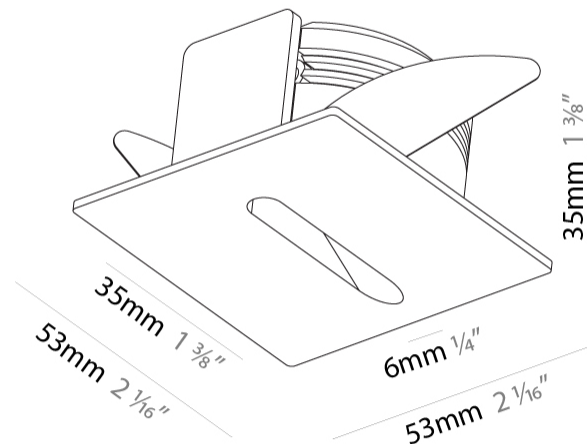

1. To build a product code in our configurator select the specify button on the base model # product page
2. To build a manual product code on this datasheet choose from the options listed below in blue font and add the suffix to the base model #

GENERAL

Series: Delight
Subseries: Delight Lollipop Square
Brand: Prolicht
Division: Architectural
Mounting Type: Recessed
Mounting Location: Wall
Subcategory: Step Light

PHYSICAL

Shape: Square
Length (mm): 53
Length (in): 2 1/16
Height (mm): 53
Depth (mm): 35
Height (in): 2 1/16
Depth (in): 1 3/8
Min. Recessing Depth (mm): 40
Min. Recessing Depth (in): 1 9/16
Light Distribution: Asymmetric
Weight (kg): 0.11
Weight (lbs): 0.25
Fixture Finish: SSR / BKV / CWI / CRY / HAB / LAG / UFT / ITA / RUA / RUR / MIC / FTG / MYG / TWT / LOD / PUS / FRO / FUP / KIA / POP / BLS / SPG / MEY / GOH / GUM / CHC / COM / ABZ / JAG / OBR / MOS / ROR
Fixture Material: Aluminum

ELECTRICAL

Lamp Type: LED (Zhaga Standard)
Input Wattage (W): 2.2
Total Output Wattage (W): 2
Dimming: 0-10V Dimming / Phase Dimming (120Vac Only)
Driver Included: No
Driver Location: Remote
Driver Type: Constant Current - 120 / 277Vac
Input Voltage (V): 120 - 277
Constant Current (MA): 700

LED

Number of LEDs: 1
Color Temperature (°K): 2700 / 3000 / 4000
Max. Delivered Lumen (lm): 80 / 80 / 90
Nominal Lumen (lm): 144
CRI: >90 CRI
Lamp Life (hrs): 50000

OPTICAL

RATINGS AND CERTIFICATIONS

Certified By: Certified for North American Standards
IP rating: IP20